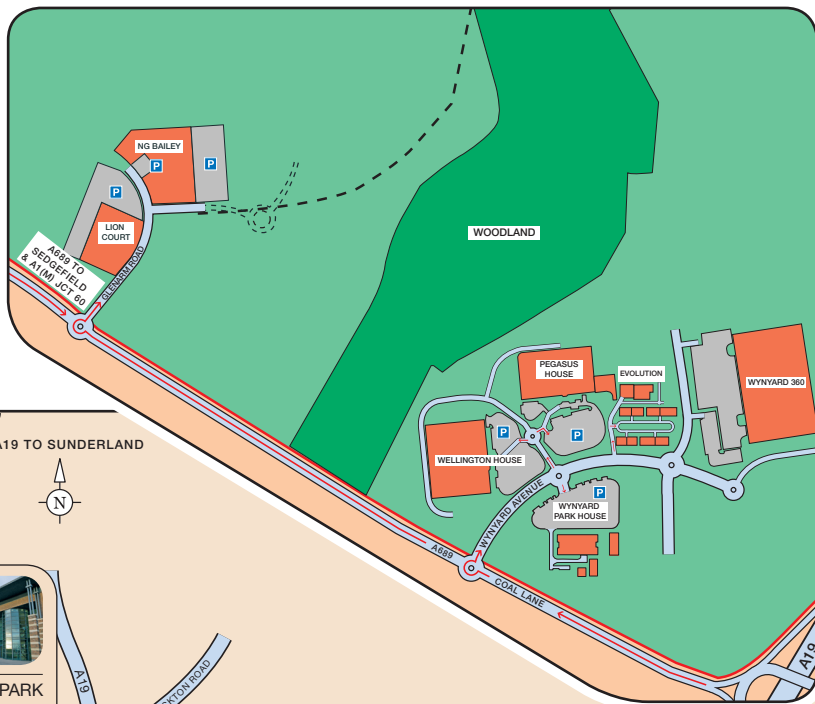

Wynyard Park

LIFESTYLE • LIVING • BUSINESS

Wynyard Park House

Wynyard Avenue, Wynyard, Billingham TS22 5TB

t: +44 (0)870 300 9 444

f: +44 (0)870 300 9 445

e: enquiries@wynyardpark.com

Norton A139	The NORTH
Billingham A1027	Sunderland A19 Hartlepool A689

Stockton A66	The North (A19)	The South
Cannon Park Gen. Hospital A1032		

The North A19	Middlesbrough A66

Darlington Stockton A66	Middlesbrough A66	The NORTH Hartlepool A19

A19 TO YORK, A168 & A1(M) JCT 49