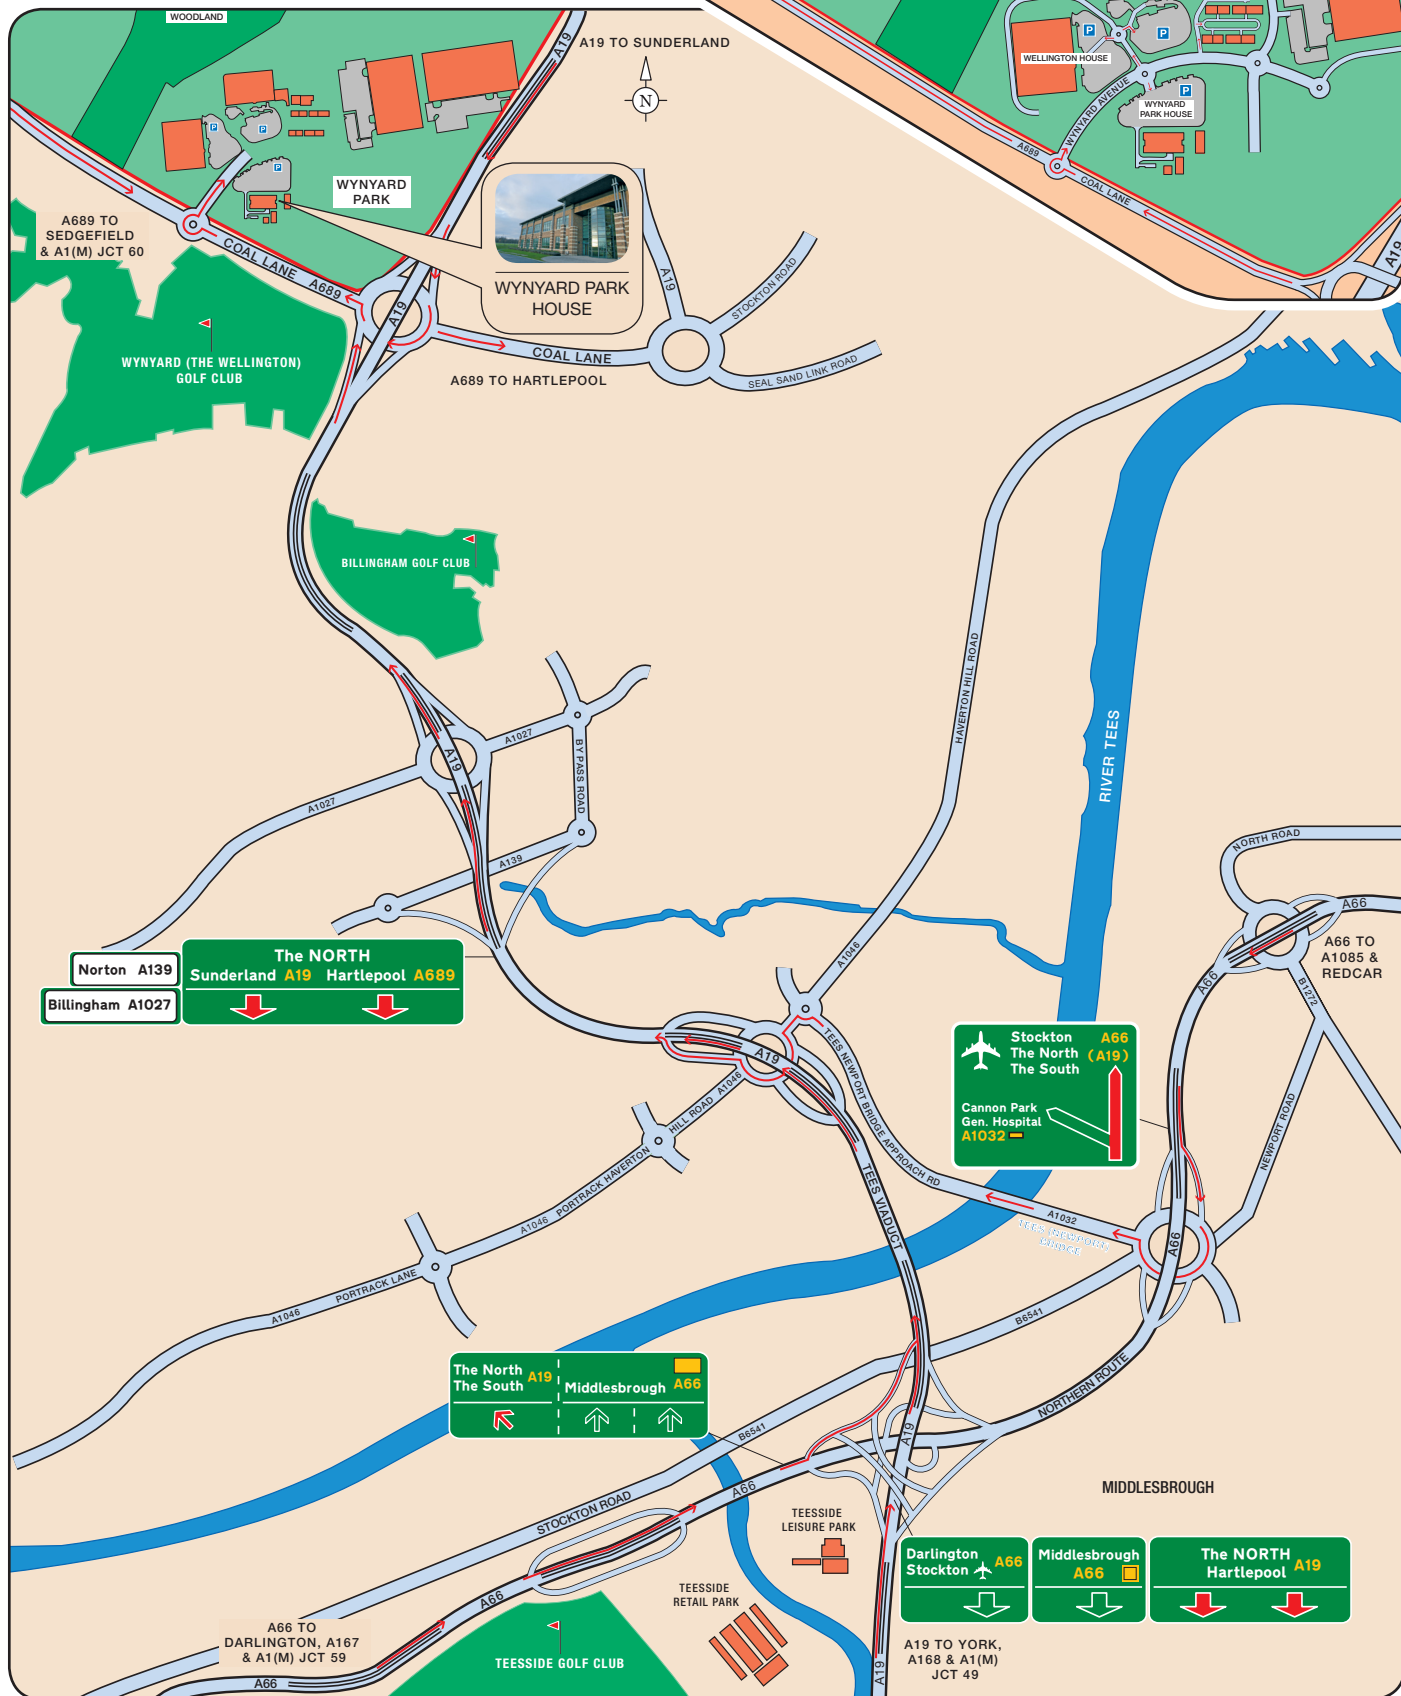

Wynyard Park

LIFESTYLE • LIVING • BUSINESS

Wynyard Park House

Wynyard Avenue, Wynyard, Billingham TS22 5TB

t: +44 (0)870 300 9 444

f: +44 (0)870 300 9 445

e: enquiries@wynyardpark.com

Norton A139	The NORTH
Billingham A1027	Sunderland A19 Hartlepool A689

Stockton A66	The North (A19)	The South
Cannon Park Gen. Hospital A1032		

The North A19	Middlesbrough A66

Darlington Stockton A66	Middlesbrough A66	The NORTH Hartlepool A19

A19 TO YORK, A168 & A1(M) JCT 49